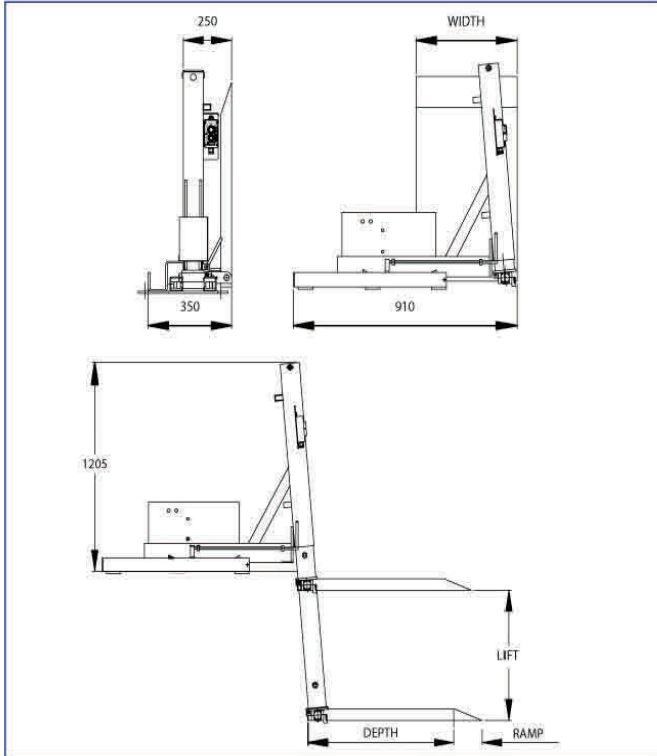

DEL TAILIFTS

Internal Lifts

For factory built vans