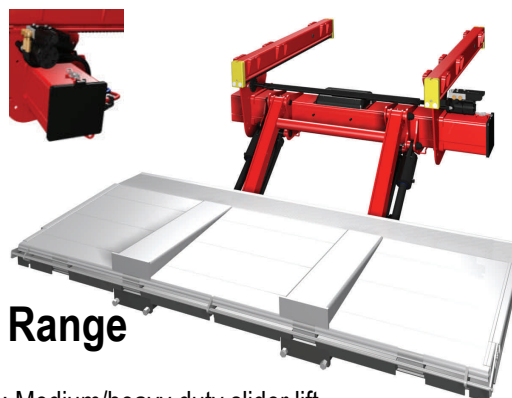

SZF—SZFT Range

Type: Medium/heavy duty slider lift with steel platform with folding ramps
Suitable for: Trucks or semi-trailers
Capacity: 1500/2000kg
Tilt cylinders: 2 (SZF Only)
Lift cylinders: 2
Max. platform length: 1260mm
Max. lifting height: 1500mm
Max. C measure: 480mm
Min. C measure: 300mm

ZTS

ZTS Range

Type: Medium/heavy duty slider lift with double folding platform
Suitable for: Trucks
Capacity: 1500/2000kg
Tilt cylinders: 2
Lift cylinders: 2
Max. platform length: 1650mm
Max. lifting height: 1720mm
Max. C measure: 715mm
Min. C measure: 285mm

ZT Range

Type: Medium/heavy duty slider lift with single folding platform
Suitable for: Semi-trailers
Capacity: 1500/2000/2500kg
Tilt cylinders: 2
Lift cylinders: 2
Max. platform length: 1800mm
Max. lifting height: 1470mm
Max. C measure: 450mm
Min. C measure: 200mm