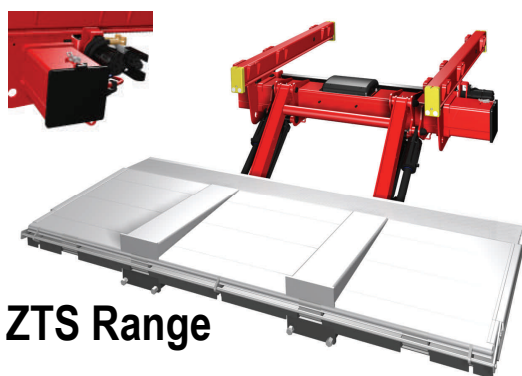

SZF—SZFT Range

Type: Medium/heavy duty slider lift with steel platform with folding ramps
Suitable for: Trucks or semi-trailers
Capacity: 1500/2000kg
Tilt cylinders: 2 (SZF Only)
Lift cylinders: 2
Max. platform length: 1260mm
Max. lifting height: 1500mm
Max. C measure: 480mm
Min. C measure: 300mm

ZTS

ZTS Range

Type: Medium/heavy duty slider lift with double folding platform
Suitable for: Trucks
Capacity: 1500/2000kg
Tilt cylinders: 2
Lift cylinders: 2
Max. platform length: 1650mm
Max. lifting height: 1720mm
Max. C measure: 715mm
Min. C measure: 285mm

ZT Range

Type: Medium/heavy duty slider lift with single folding platform
Suitable for: Semi-trailers
Capacity: 1500/2000/2500kg
Tilt cylinders: 2
Lift cylinders: 2
Max. platform length: 1800mm
Max. lifting height: 1470mm
Max. C measure: 450mm
Min. C measure: 200mm